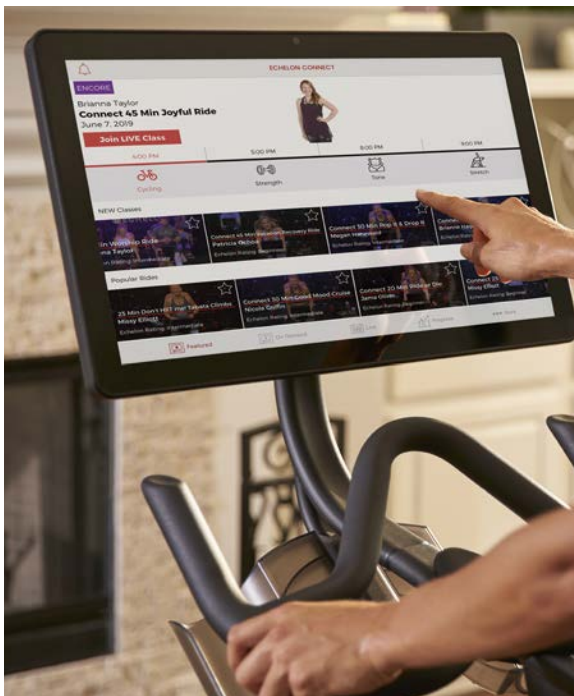

ECHELON[®] EX-5s

CONNECT SMART BIKE

ONE SUBSCRIPTION: UNLIMITED RIDERS, THOUSANDS OF CLASSES

LIVE/ON-DEMAND RIDES

Live and on-demand rides all day with dozens of certified indoor cycling instructors with various personalities and styles for all riders.

FITPASS CLASSES

Flip the screen 180° and take advantage of thousands of off-bike classes featuring a variety of categories such as Strong by Zumba, Pilates, strength training, yoga, meditation, and more to ensure ultimate workout class variety.

SCENIC RIDES

Experience prerecorded rides through various landscapes and terrains. Explore the world with Echelon scenic rides.

MODEL#: ECHEX-5S
FOOTPRINT: 48" X 24"

USER HEIGHT RANGE: 4'11" TO 6'5"
WARRANTY: 2 YRS. PARTS AND LABOR (EXTENDABLE)

WEIGHT: 143 LBS

IT'S YOUR TIME TO GET RESULTS.

Immerse yourself in the Echelon Experience on a 21.5" HD touchscreen. There are no excuses to miss a workout with the Echelon Connect bike.

BIKE FEATURES:

SIMPLE INSTALLATION: